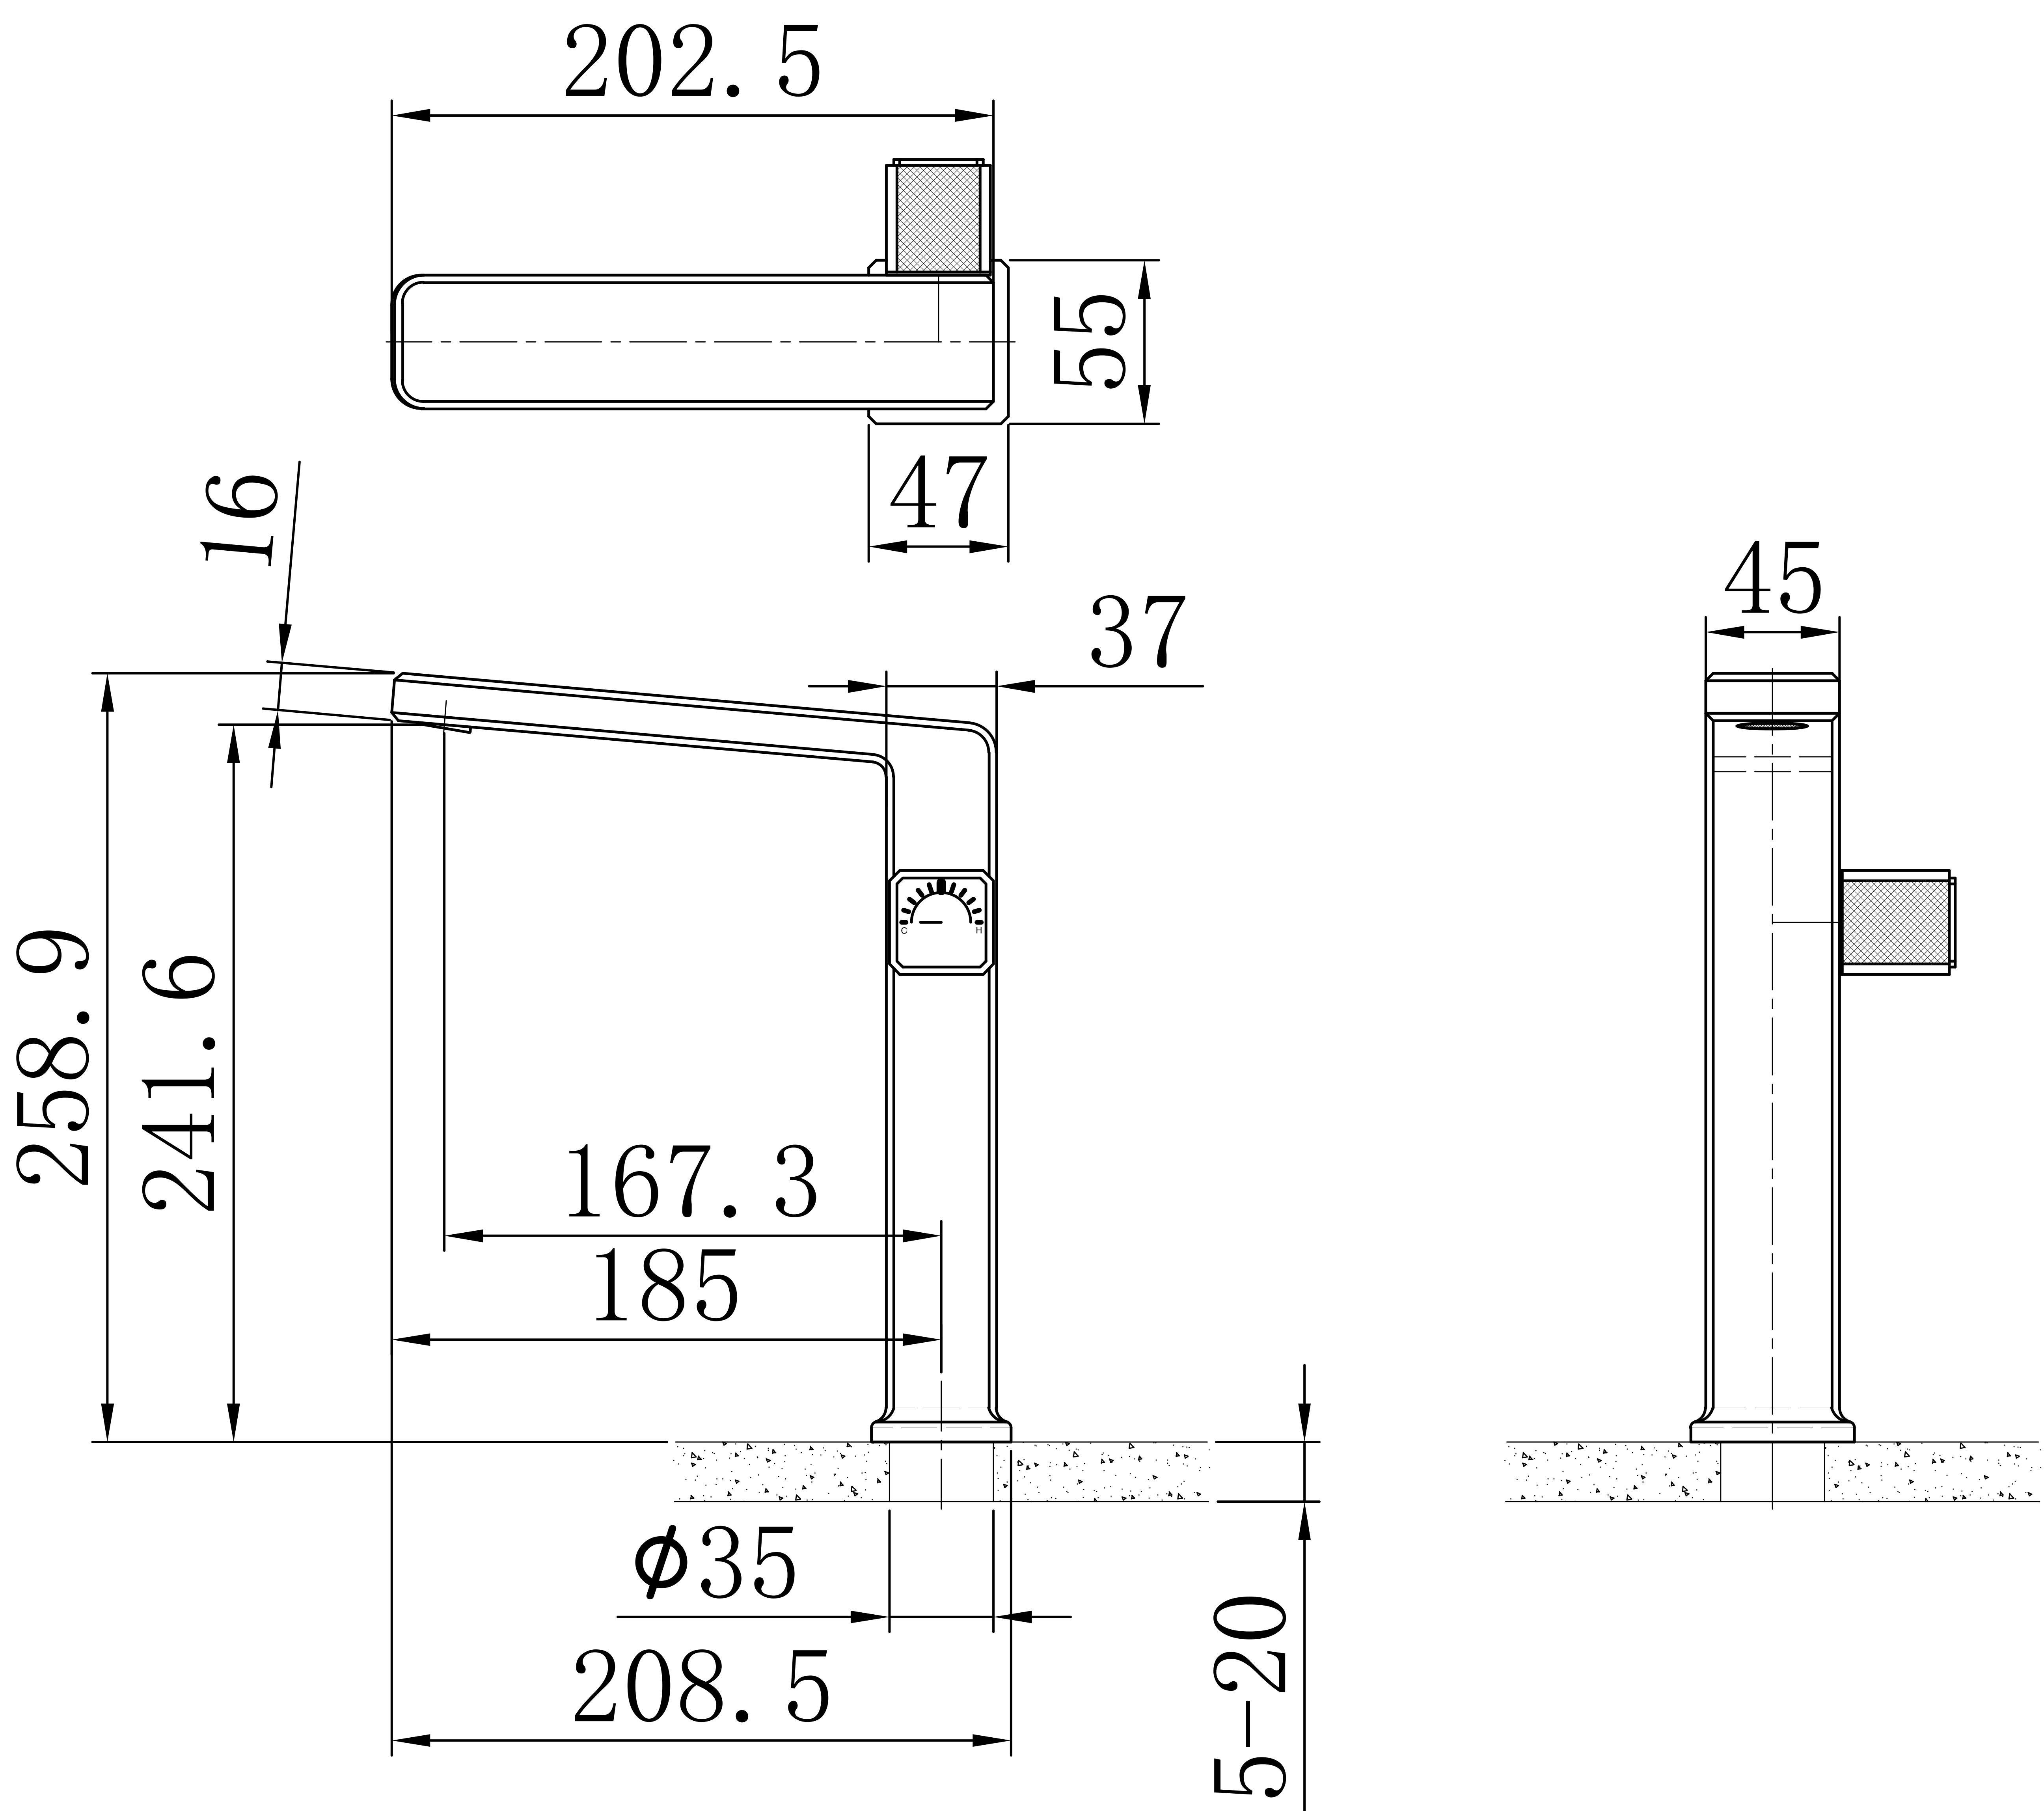

Table Mounted Wash Basin Mixer

Product Code : **2592**

Technical Drawing

All dimension are in **mm**